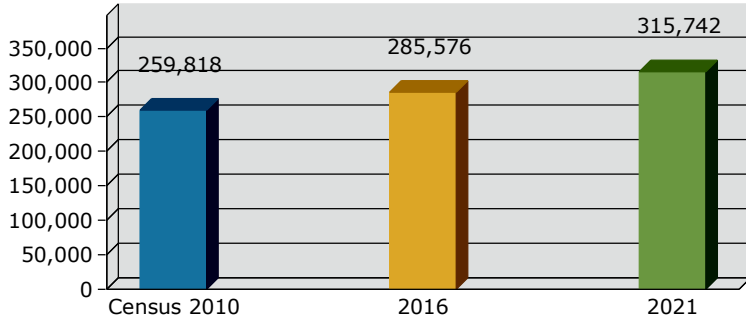

2016 Population by Race

2016 Population by Age

Households

2016 Home Value

2016-2021 Annual Growth Rate

Household Income

Source: U.S. Census Bureau, Census 2010 Summary File 1. Esri forecasts for 2016 and 2021.