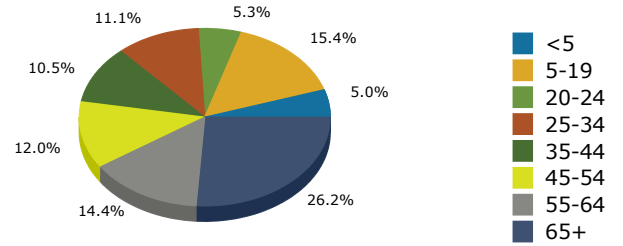

2016 Population by Race

2016 Population by Age

Households

2016 Home Value

2016-2021 Annual Growth Rate

Household Income

Source: U.S. Census Bureau, Census 2010 Summary File 1. Esri forecasts for 2016 and 2021.