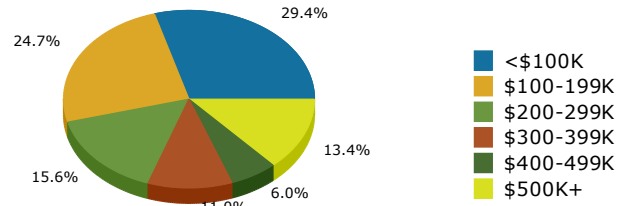

2016 Population by Race

2016 Population by Age

Households

2016 Home Value

2016-2021 Annual Growth Rate

Household Income

Source: U.S. Census Bureau, Census 2010 Summary File 1. Esri forecasts for 2016 and 2021.