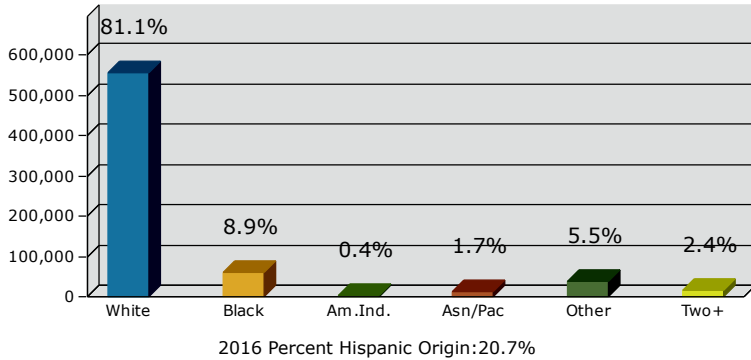

2016 Population by Race

2016 Population by Age

Households

2016 Home Value

2016-2021 Annual Growth Rate

Household Income

Source: U.S. Census Bureau, Census 2010 Summary File 1. Esri forecasts for 2016 and 2021.