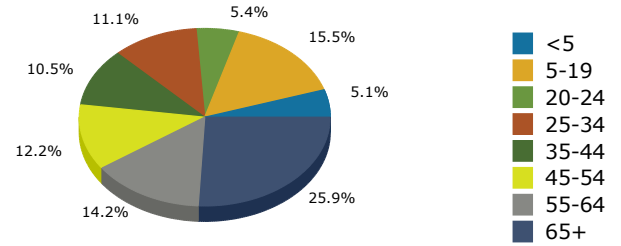

2015 Population by Race

2015 Population by Age

Households

2015 Home Value

2015-2020 Annual Growth Rate

Household Income

Source: U.S. Census Bureau, Census 2010 Summary File 1. Esri forecasts for 2015 and 2020.