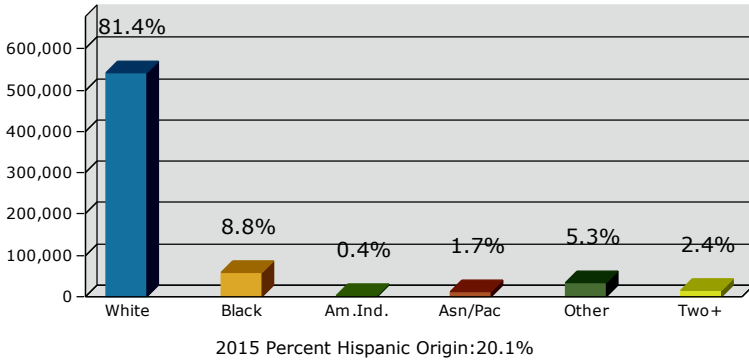

2015 Population by Race

2015 Population by Age

Households

2015 Home Value

2015-2020 Annual Growth Rate

Household Income

Source: U.S. Census Bureau, Census 2010 Summary File 1. Esri forecasts for 2015 and 2020.