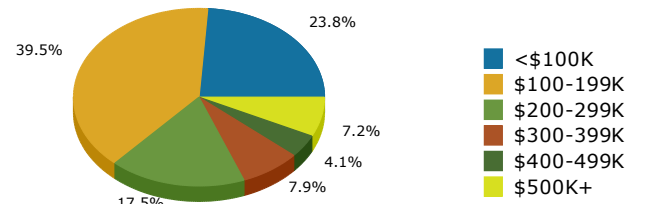

2015 Population by Race

2015 Population by Age

Households

2015 Home Value

2015-2020 Annual Growth Rate

Household Income

Source: U.S. Census Bureau, Census 2010 Summary File 1. Esri forecasts for 2015 and 2020.