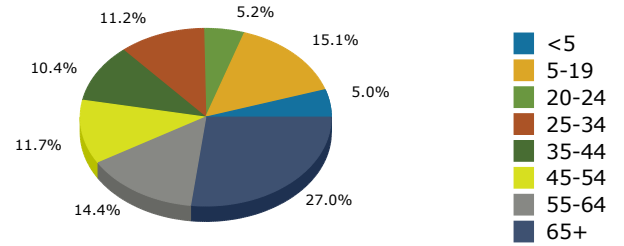

Graphic Profile

Lee County, FL
Lee County, FL (12071)
Geography: County

Prepared by Esri

2017 Population by Race

2017 Population by Age

Households

2017 Home Value

2017-2022 Annual Growth Rate