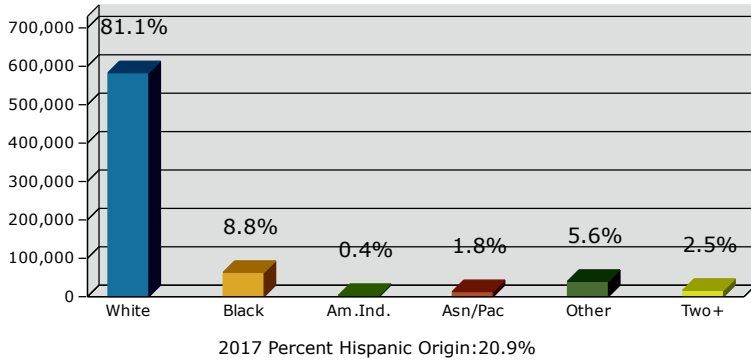

Graphic Profile

Lee County, FL
Lee County, FL (12071)
Geography: County

Prepared by Esri

2017 Population by Race

2017 Population by Age

Households

2017 Home Value

2017-2022 Annual Growth Rate