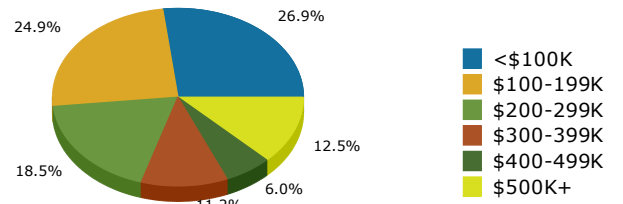

Graphic Profile

Lee County, FL
Lee County, FL (12071)
Geography: County

Prepared by Esri

2017 Population by Race

2017 Population by Age

Households

2017 Home Value

2017-2022 Annual Growth Rate