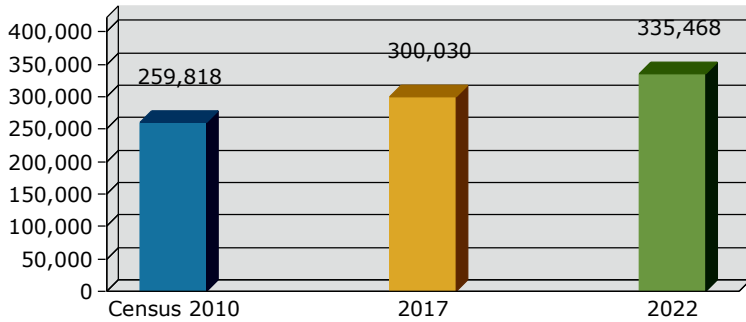

Graphic Profile

Lee County, FL
Lee County, FL (12071)
Geography: County

Prepared by Esri

2017 Population by Race

2017 Population by Age

Households

2017 Home Value

2017-2022 Annual Growth Rate