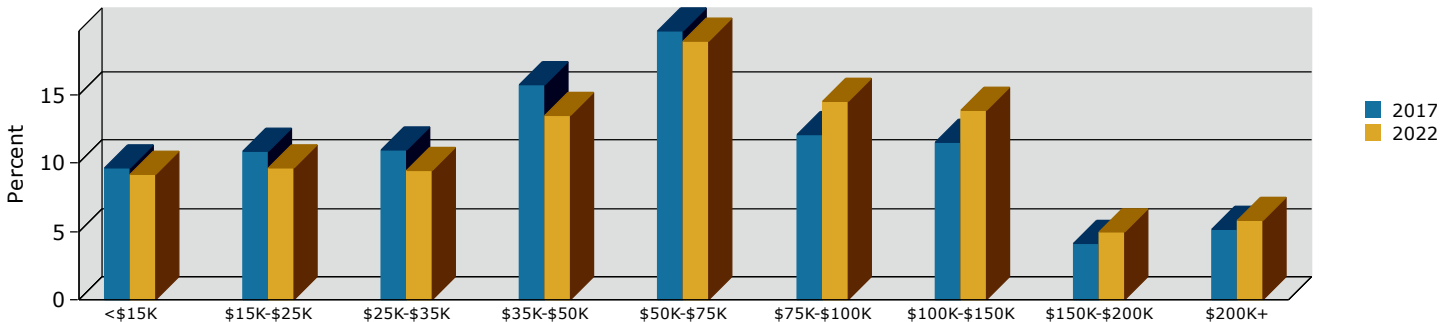

Household Income

Source: U.S. Census Bureau, Census 2010 Summary File 1. Esri forecasts for 2017 and 2022.