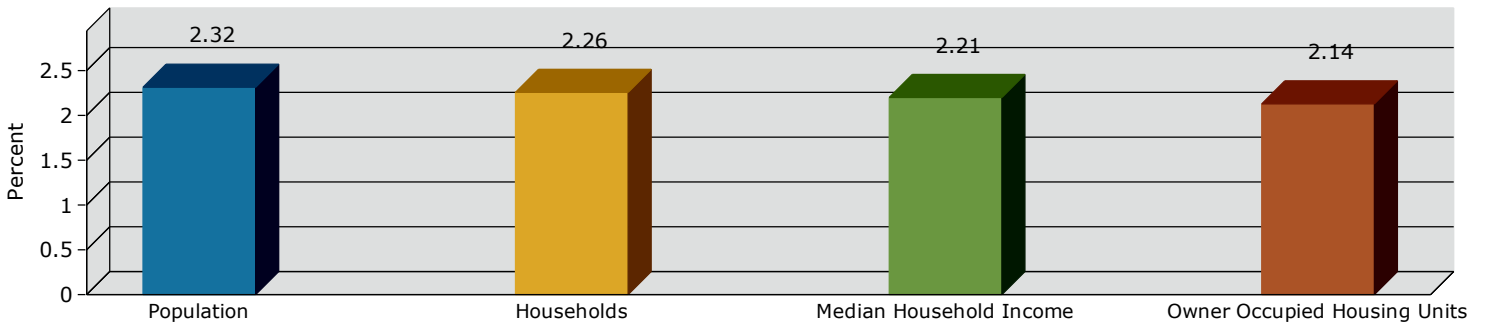

Graphic Profile

Lee County, FL
Lee County, FL (12071)
Geography: County

Prepared by Esri

2017 Population by Race

2017 Population by Age

Households

2017 Home Value

2017-2022 Annual Growth Rate