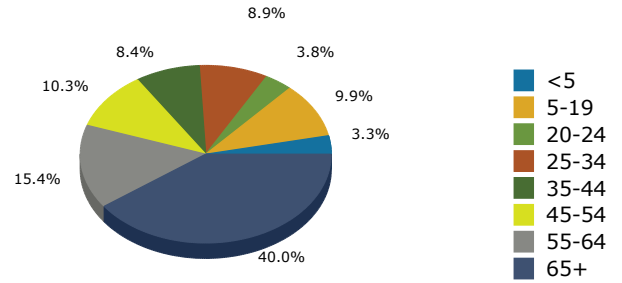

2016 Population by Race

2016 Population by Age

Households

2016 Home Value

2016-2021 Annual Growth Rate

Household Income

Source: U.S. Census Bureau, Census 2010 Summary File 1. Esri forecasts for 2016 and 2021.