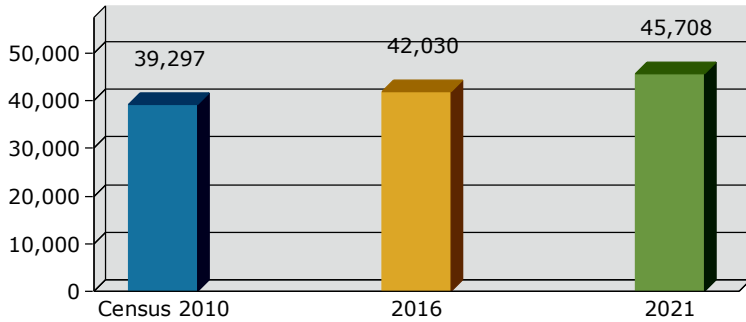

2016 Population by Race

2016 Population by Age

Households

2016 Home Value

2016-2021 Annual Growth Rate

Household Income

Source: U.S. Census Bureau, Census 2010 Summary File 1. Esri forecasts for 2016 and 2021.