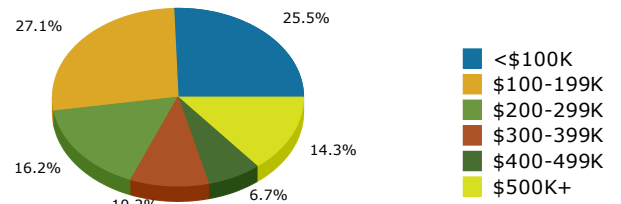

2016 Population by Race

2016 Population by Age

Households

2016 Home Value

2016-2021 Annual Growth Rate

Household Income

Source: U.S. Census Bureau, Census 2010 Summary File 1. Esri forecasts for 2016 and 2021.