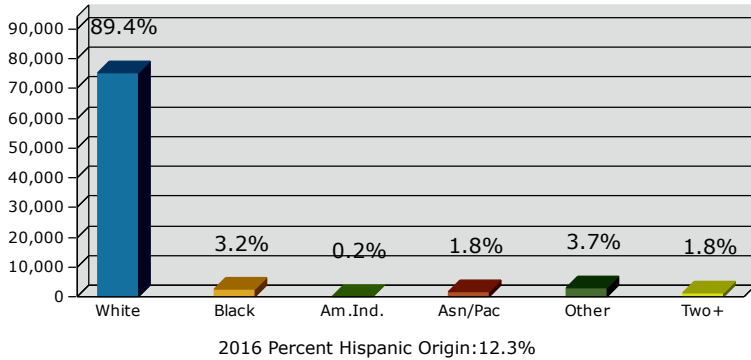

2016 Population by Race

2016 Population by Age

Households

2016 Home Value

2016-2021 Annual Growth Rate

Household Income

Source: U.S. Census Bureau, Census 2010 Summary File 1. Esri forecasts for 2016 and 2021.