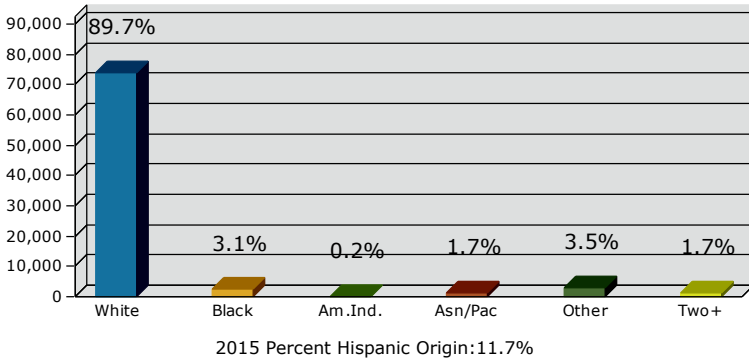

2015 Population by Race

2015 Population by Age

Households

2015 Home Value

2015-2020 Annual Growth Rate

Household Income

Source: U.S. Census Bureau, Census 2010 Summary File 1. Esri forecasts for 2015 and 2020.