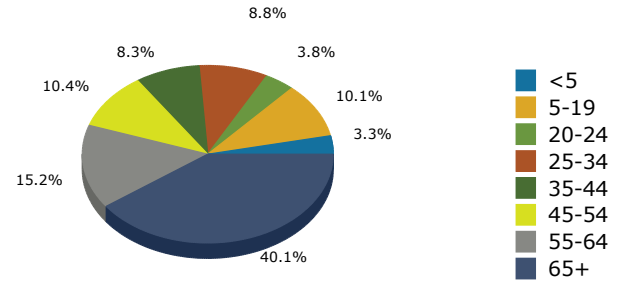

2015 Population by Race

2015 Population by Age

Households

2015 Home Value

2015-2020 Annual Growth Rate

Household Income

Source: U.S. Census Bureau, Census 2010 Summary File 1. Esri forecasts for 2015 and 2020.