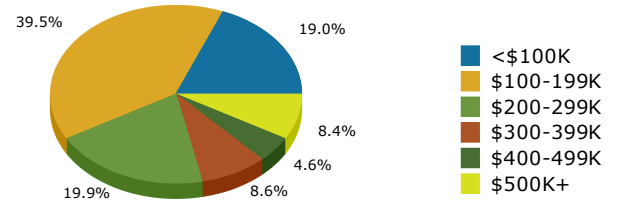

2015 Population by Race

2015 Population by Age

Households

2015 Home Value

2015-2020 Annual Growth Rate

Household Income

Source: U.S. Census Bureau, Census 2010 Summary File 1. Esri forecasts for 2015 and 2020.