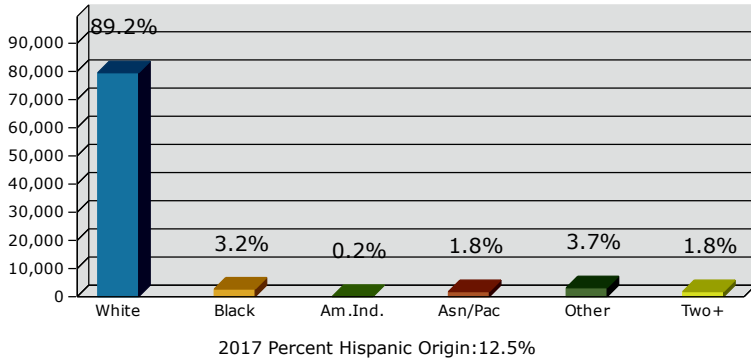

2017 Population by Race

2017 Population by Age

Households

2017 Home Value

2017-2022 Annual Growth Rate

Household Income

Source: U.S. Census Bureau, Census 2010 Summary File 1. Esri forecasts for 2017 and 2022.