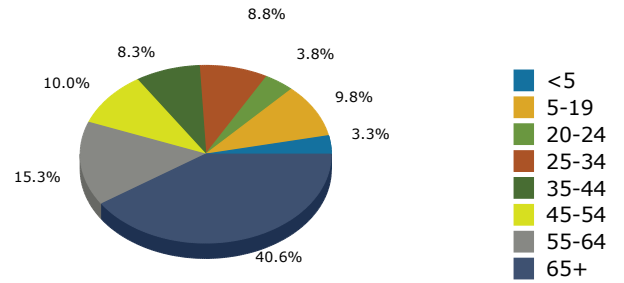

2017 Population by Race

2017 Population by Age

Households

2017 Home Value

2017-2022 Annual Growth Rate

Household Income

Source: U.S. Census Bureau, Census 2010 Summary File 1. Esri forecasts for 2017 and 2022.