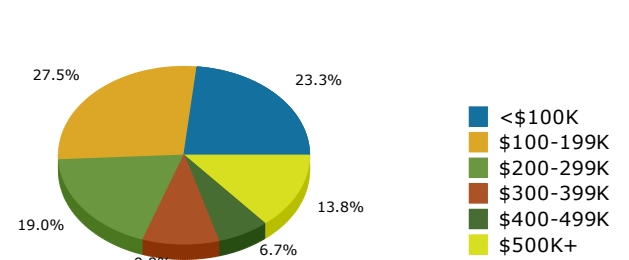

2017 Population by Race

2017 Population by Age

Households

2017 Home Value

2017-2022 Annual Growth Rate

Household Income

Source: U.S. Census Bureau, Census 2010 Summary File 1. Esri forecasts for 2017 and 2022.