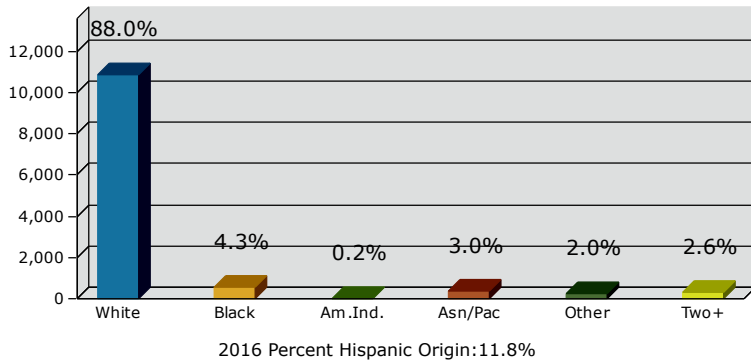

2016 Population by Race

2016 Population by Age

Households

2016 Home Value

2016-2021 Annual Growth Rate

Household Income

Source: U.S. Census Bureau, Census 2010 Summary File 1. Esri forecasts for 2016 and 2021.