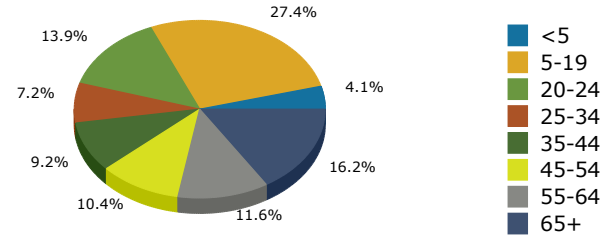

2016 Population by Race

2016 Population by Age

Households

2016 Home Value

2016-2021 Annual Growth Rate

Household Income

Source: U.S. Census Bureau, Census 2010 Summary File 1. Esri forecasts for 2016 and 2021.