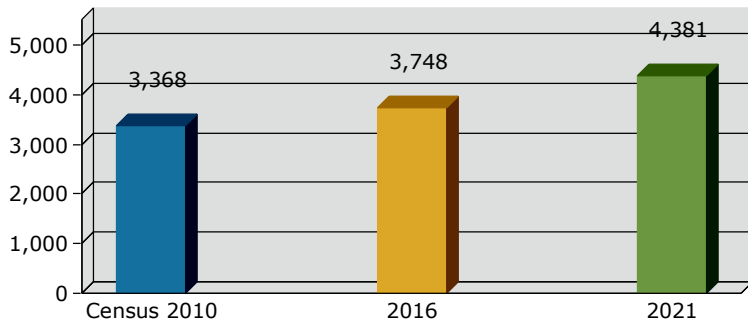

2016 Population by Race

2016 Population by Age

Households

2016 Home Value

2016-2021 Annual Growth Rate

Household Income

Source: U.S. Census Bureau, Census 2010 Summary File 1. Esri forecasts for 2016 and 2021.