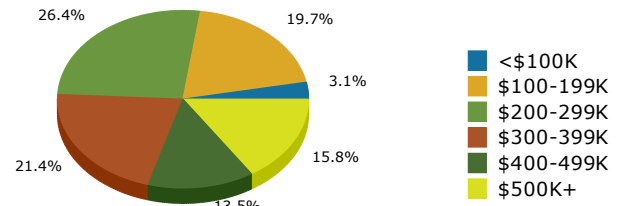

2016 Population by Race

2016 Population by Age

Households

2016 Home Value

2016-2021 Annual Growth Rate

Household Income

Source: U.S. Census Bureau, Census 2010 Summary File 1. Esri forecasts for 2016 and 2021.