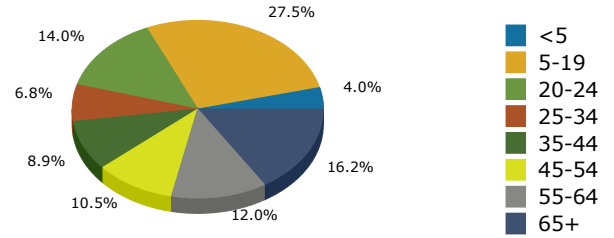

2015 Population by Race

2015 Population by Age

Households

2015 Home Value

2015-2020 Annual Growth Rate

Household Income

Source: U.S. Census Bureau, Census 2010 Summary File 1. Esri forecasts for 2015 and 2020.