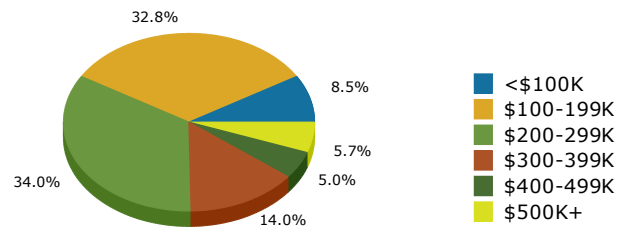

2015 Population by Race

2015 Population by Age

Households

2015 Home Value

2015-2020 Annual Growth Rate

Household Income

Source: U.S. Census Bureau, Census 2010 Summary File 1. Esri forecasts for 2015 and 2020.