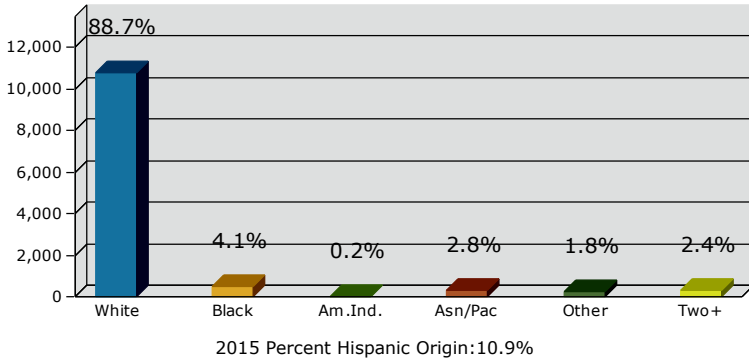

2015 Population by Race

2015 Population by Age

Households

2015 Home Value

2015-2020 Annual Growth Rate

Household Income

Source: U.S. Census Bureau, Census 2010 Summary File 1. Esri forecasts for 2015 and 2020.