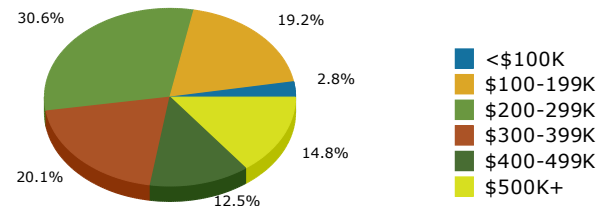

2017 Population by Race

2017 Population by Age

Households

2017 Home Value

2017-2022 Annual Growth Rate

Household Income

Source: U.S. Census Bureau, Census 2010 Summary File 1. Esri forecasts for 2017 and 2022.