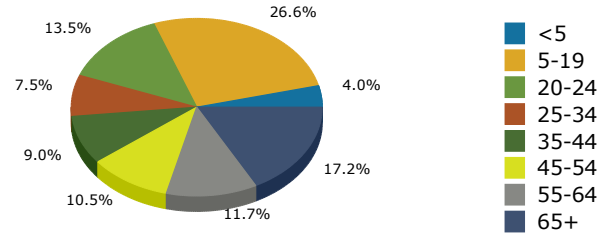

2017 Population by Race

2017 Population by Age

Households

2017 Home Value

2017-2022 Annual Growth Rate

Household Income

Source: U.S. Census Bureau, Census 2010 Summary File 1. Esri forecasts for 2017 and 2022.