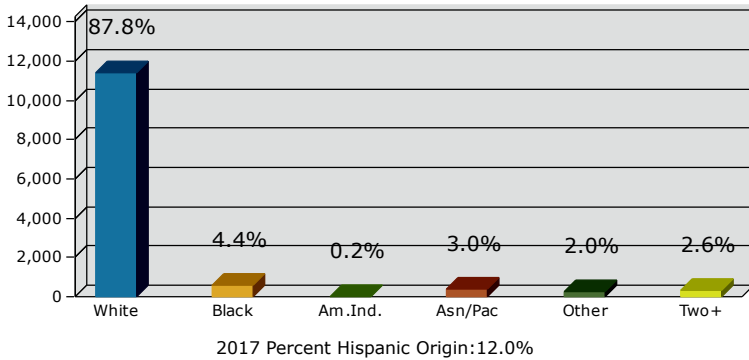

2017 Population by Race

2017 Population by Age

Households

2017 Home Value

2017-2022 Annual Growth Rate

Household Income

Source: U.S. Census Bureau, Census 2010 Summary File 1. Esri forecasts for 2017 and 2022.