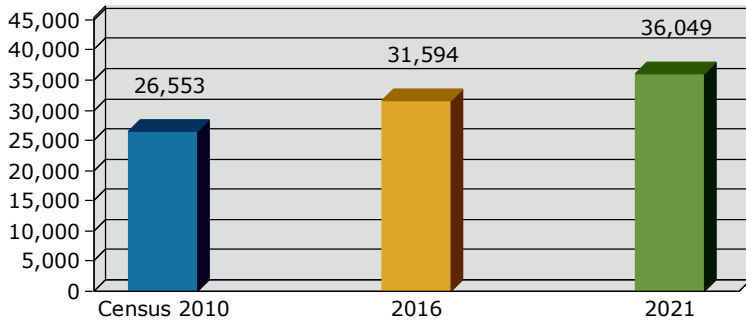

2016 Population by Race

2016 Population by Age

Households

2016 Home Value

2016-2021 Annual Growth Rate

Household Income

Source: U.S. Census Bureau, Census 2010 Summary File 1. Esri forecasts for 2016 and 2021.