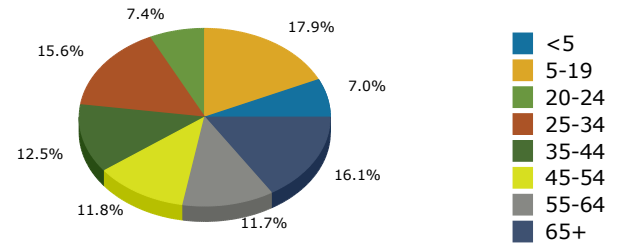

2016 Population by Race

2016 Population by Age

Households

2016 Home Value

2016-2021 Annual Growth Rate

Household Income

Source: U.S. Census Bureau, Census 2010 Summary File 1. Esri forecasts for 2016 and 2021.