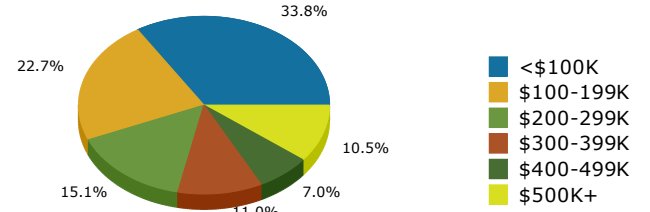

2016 Population by Race

2016 Population by Age

Households

2016 Home Value

2016-2021 Annual Growth Rate

Household Income

Source: U.S. Census Bureau, Census 2010 Summary File 1. Esri forecasts for 2016 and 2021.