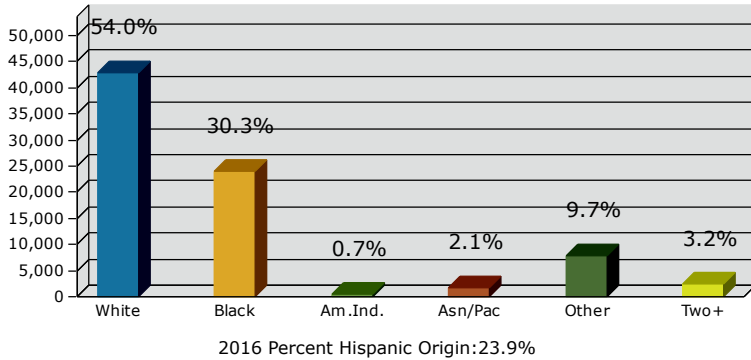

2016 Population by Race

2016 Population by Age

Households

2016 Home Value

2016-2021 Annual Growth Rate

Household Income

Source: U.S. Census Bureau, Census 2010 Summary File 1. Esri forecasts for 2016 and 2021.