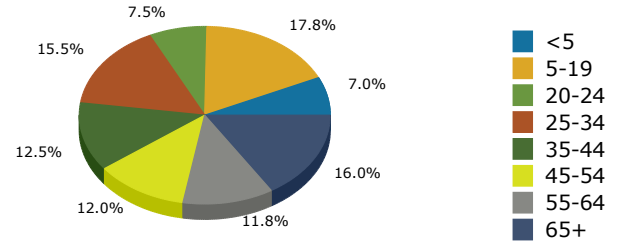

2015 Population by Race

2015 Population by Age

Households

2015 Home Value

2015-2020 Annual Growth Rate

Household Income

Source: U.S. Census Bureau, Census 2010 Summary File 1. Esri forecasts for 2015 and 2020.