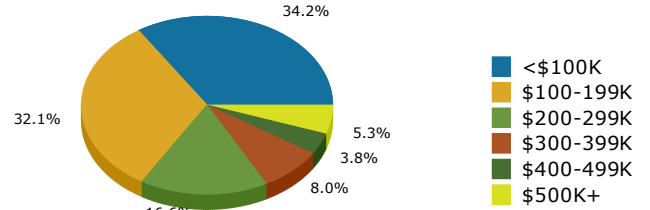

2015 Population by Race

2015 Population by Age

Households

2015 Home Value

2015-2020 Annual Growth Rate

Household Income

Source: U.S. Census Bureau, Census 2010 Summary File 1. Esri forecasts for 2015 and 2020.