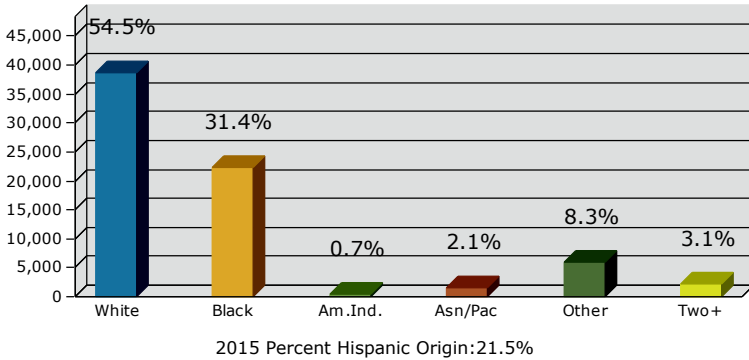

2015 Population by Race

2015 Population by Age

Households

2015 Home Value

2015-2020 Annual Growth Rate

Household Income

Source: U.S. Census Bureau, Census 2010 Summary File 1. Esri forecasts for 2015 and 2020.