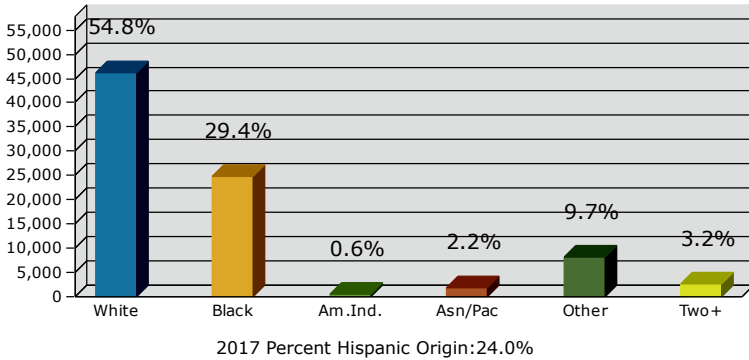

2017 Population by Race

2017 Population by Age

Households

2017 Home Value

2017-2022 Annual Growth Rate

Household Income

Source: U.S. Census Bureau, Census 2010 Summary File 1. Esri forecasts for 2017 and 2022.