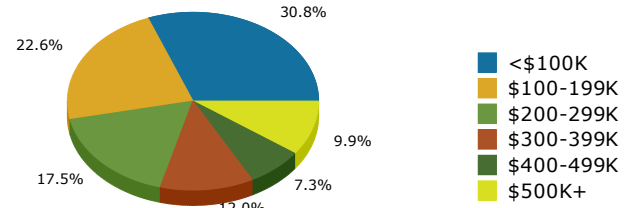

2017 Population by Race

2017 Population by Age

Households

2017 Home Value

2017-2022 Annual Growth Rate

Household Income

Source: U.S. Census Bureau, Census 2010 Summary File 1. Esri forecasts for 2017 and 2022.