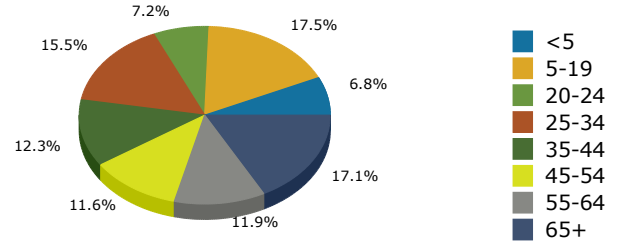

2017 Population by Race

2017 Population by Age

Households

2017 Home Value

2017-2022 Annual Growth Rate

Household Income

Source: U.S. Census Bureau, Census 2010 Summary File 1. Esri forecasts for 2017 and 2022.