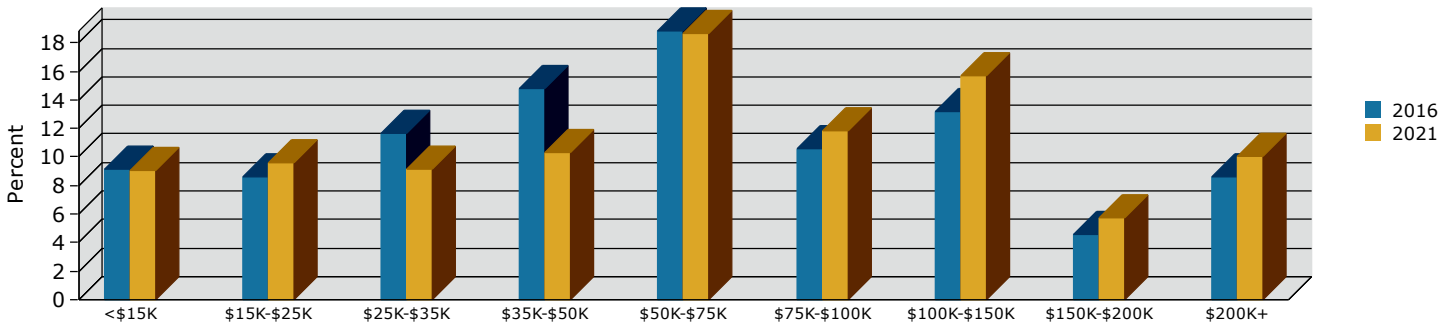

2016 Population by Race

2016 Population by Age

Households

2016 Home Value

2016-2021 Annual Growth Rate

Household Income

Source: U.S. Census Bureau, Census 2010 Summary File 1. Esri forecasts for 2016 and 2021.