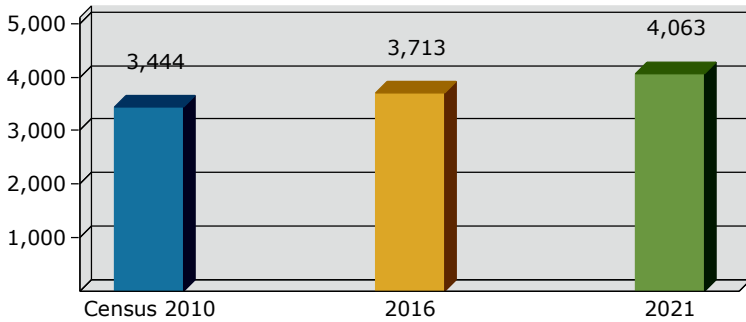

2016 Population by Race

2016 Population by Age

Households

2016 Home Value

2016-2021 Annual Growth Rate

Household Income

Source: U.S. Census Bureau, Census 2010 Summary File 1. Esri forecasts for 2016 and 2021.