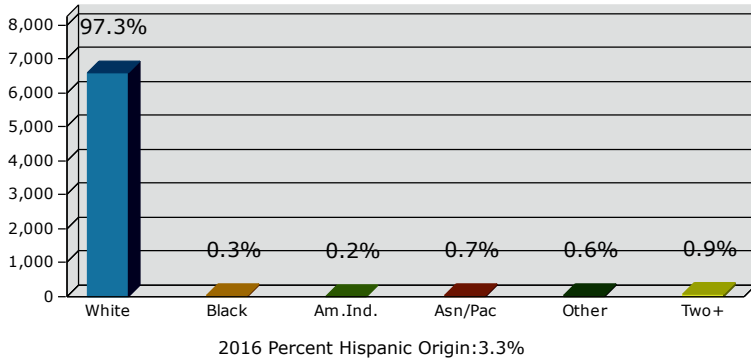

2016 Population by Race

2016 Population by Age

Households

2016 Home Value

2016-2021 Annual Growth Rate

Household Income

Source: U.S. Census Bureau, Census 2010 Summary File 1. Esri forecasts for 2016 and 2021.