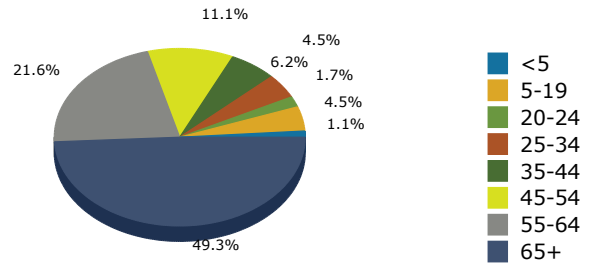

2016 Population by Race

2016 Population by Age

Households

2016 Home Value

2016-2021 Annual Growth Rate

Household Income

Source: U.S. Census Bureau, Census 2010 Summary File 1. Esri forecasts for 2016 and 2021.