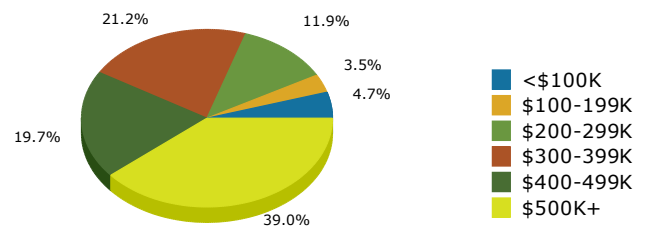

2016 Population by Race

2016 Population by Age

Households

2016 Home Value

2016-2021 Annual Growth Rate

Household Income

Source: U.S. Census Bureau, Census 2010 Summary File 1. Esri forecasts for 2016 and 2021.