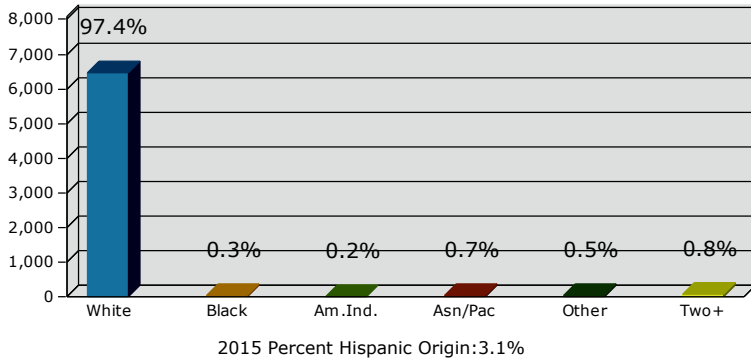

2015 Population by Race

2015 Population by Age

Households

2015 Home Value

2015-2020 Annual Growth Rate

Household Income

Source: U.S. Census Bureau, Census 2010 Summary File 1. Esri forecasts for 2015 and 2020.