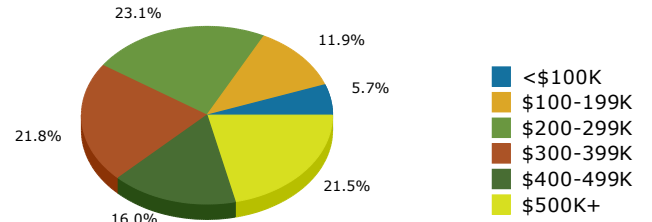

2015 Population by Race

2015 Population by Age

Households

2015 Home Value

2015-2020 Annual Growth Rate

Household Income

Source: U.S. Census Bureau, Census 2010 Summary File 1. Esri forecasts for 2015 and 2020.