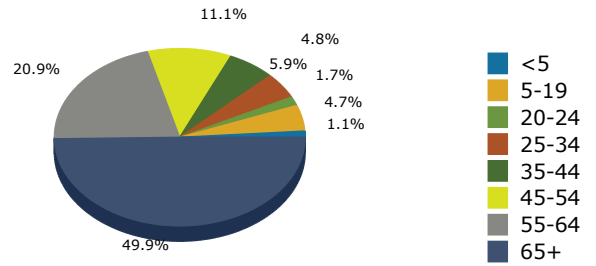

2015 Population by Race

2015 Population by Age

Households

2015 Home Value

2015-2020 Annual Growth Rate

Household Income

Source: U.S. Census Bureau, Census 2010 Summary File 1. Esri forecasts for 2015 and 2020.