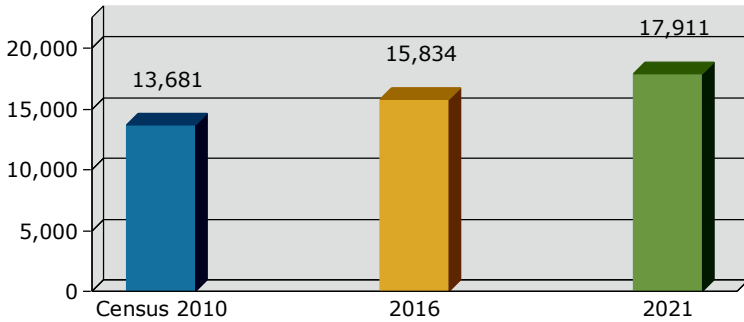

2016 Population by Race

2016 Population by Age

Households

2016 Home Value

2016-2021 Annual Growth Rate

Household Income

Source: U.S. Census Bureau, Census 2010 Summary File 1. Esri forecasts for 2016 and 2021.