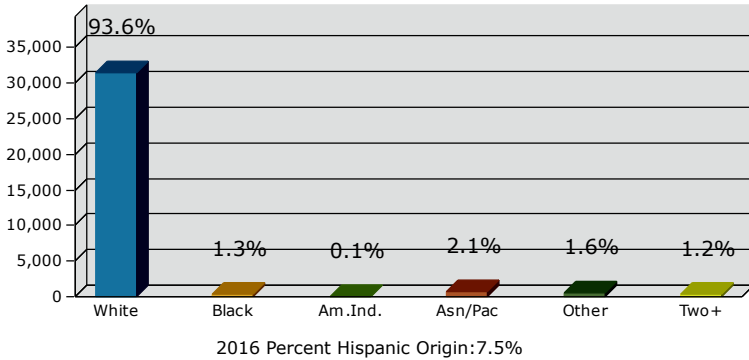

2016 Population by Race

2016 Population by Age

Households

2016 Home Value

2016-2021 Annual Growth Rate

Household Income

Source: U.S. Census Bureau, Census 2010 Summary File 1. Esri forecasts for 2016 and 2021.