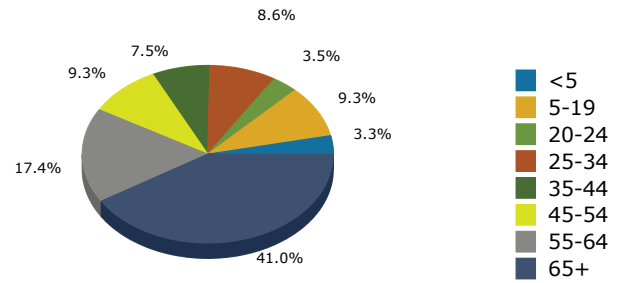

2016 Population by Race

2016 Population by Age

Households

2016 Home Value

2016-2021 Annual Growth Rate

Household Income

Source: U.S. Census Bureau, Census 2010 Summary File 1. Esri forecasts for 2016 and 2021.