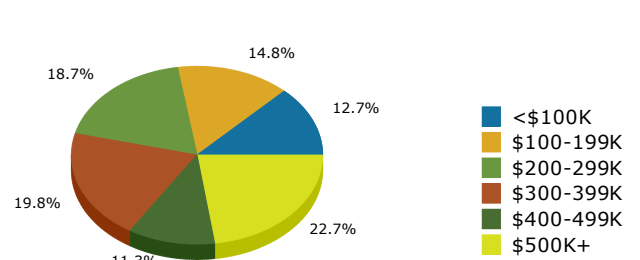

2016 Population by Race

2016 Population by Age

Households

2016 Home Value

2016-2021 Annual Growth Rate

Household Income

Source: U.S. Census Bureau, Census 2010 Summary File 1. Esri forecasts for 2016 and 2021.