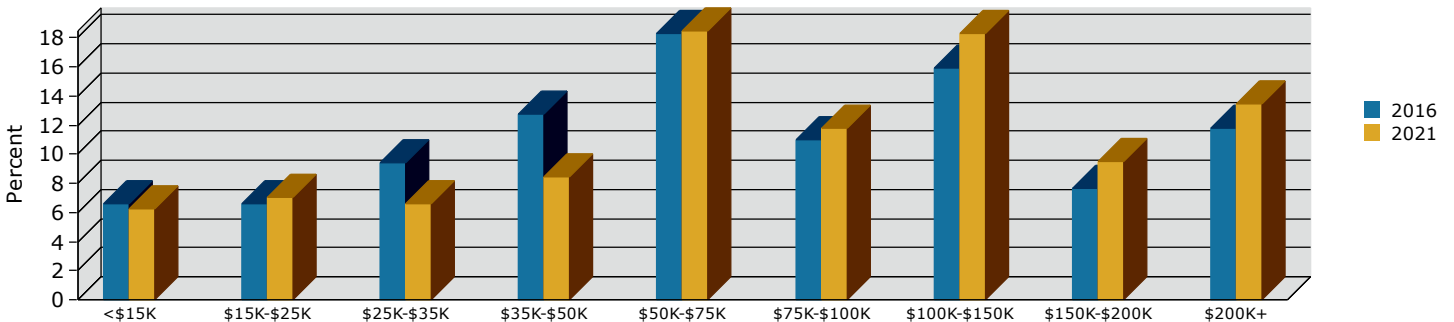

2016 Population by Race

2016 Population by Age

Households

2016 Home Value

2016-2021 Annual Growth Rate

Household Income

Source: U.S. Census Bureau, Census 2010 Summary File 1. Esri forecasts for 2016 and 2021.