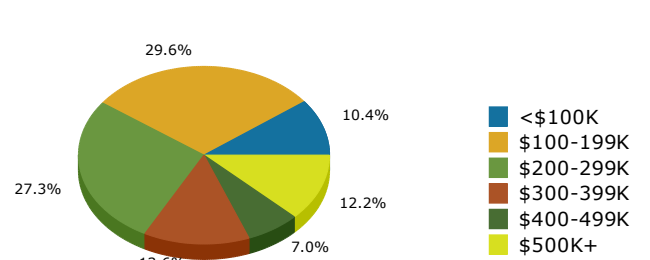

2015 Population by Race

2015 Population by Age

Households

2015 Home Value

2015-2020 Annual Growth Rate

Household Income

Source: U.S. Census Bureau, Census 2010 Summary File 1. Esri forecasts for 2015 and 2020.