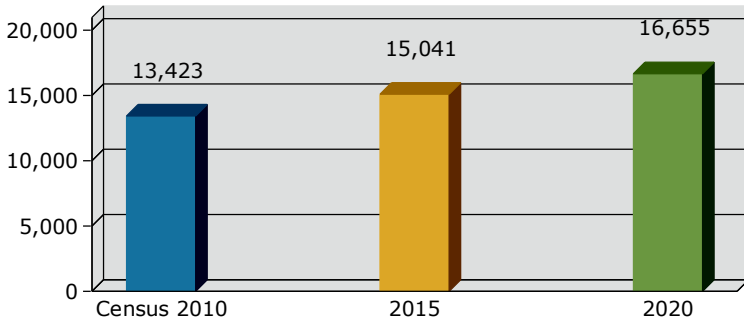

2015 Population by Race

2015 Population by Age

Households

2015 Home Value

2015-2020 Annual Growth Rate

Household Income

Source: U.S. Census Bureau, Census 2010 Summary File 1. Esri forecasts for 2015 and 2020.