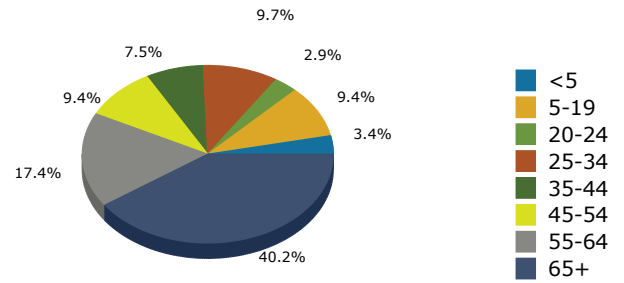

2015 Population by Race

2015 Population by Age

Households

2015 Home Value

2015-2020 Annual Growth Rate

Household Income

Source: U.S. Census Bureau, Census 2010 Summary File 1. Esri forecasts for 2015 and 2020.