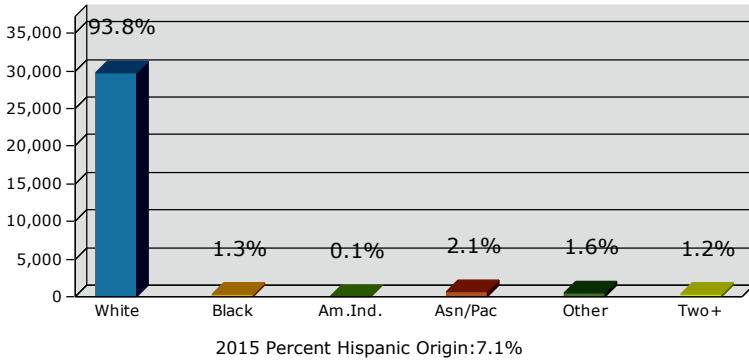

2015 Population by Race

2015 Population by Age

Households

2015 Home Value

2015-2020 Annual Growth Rate

Household Income

Source: U.S. Census Bureau, Census 2010 Summary File 1. Esri forecasts for 2015 and 2020.