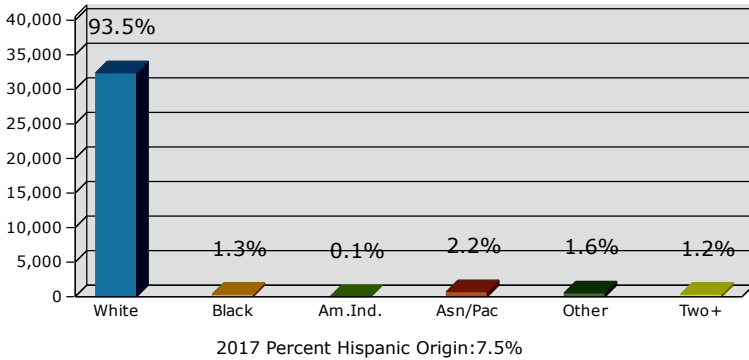

2017 Population by Race

2017 Population by Age

Households

2017 Home Value

2017-2022 Annual Growth Rate

Household Income

Source: U.S. Census Bureau, Census 2010 Summary File 1. Esri forecasts for 2017 and 2022.