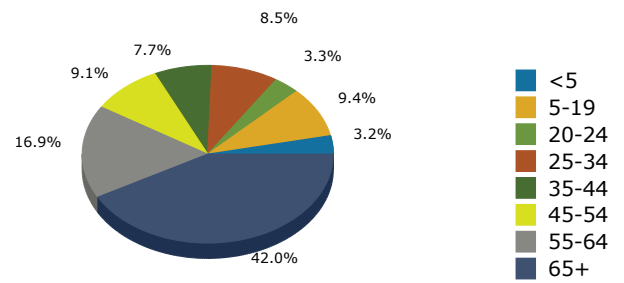

2017 Population by Race

2017 Population by Age

Households

2017 Home Value

2017-2022 Annual Growth Rate

Household Income

Source: U.S. Census Bureau, Census 2010 Summary File 1. Esri forecasts for 2017 and 2022.