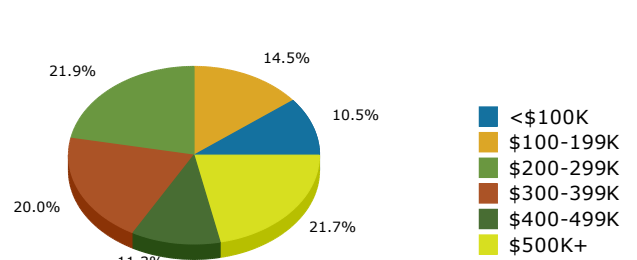

2017 Population by Race

2017 Population by Age

Households

2017 Home Value

2017-2022 Annual Growth Rate

Household Income

Source: U.S. Census Bureau, Census 2010 Summary File 1. Esri forecasts for 2017 and 2022.