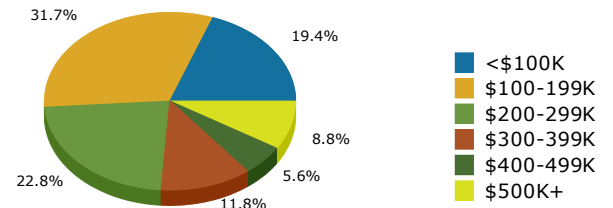

2017 Population by Race

2017 Population by Age

Households

2017 Home Value

2017-2022 Annual Growth Rate

Household Income

Source: U.S. Census Bureau, Census 2010 Summary File 1. Esri forecasts for 2017 and 2022.