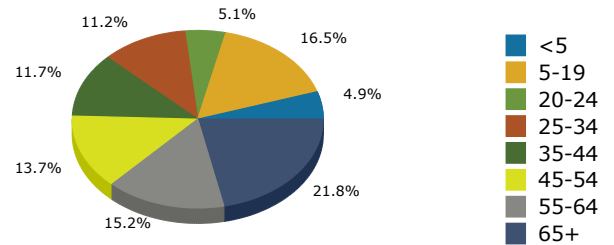

2017 Population by Race

2017 Population by Age

Households

2017 Home Value

2017-2022 Annual Growth Rate

Household Income

Source: U.S. Census Bureau, Census 2010 Summary File 1. Esri forecasts for 2017 and 2022.