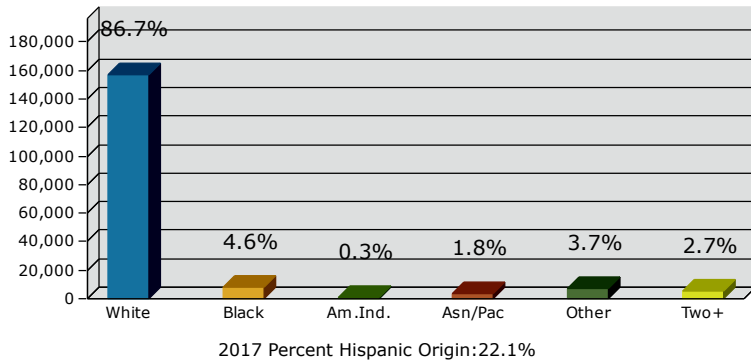

2017 Population by Race

2017 Population by Age

Households

2017 Home Value

2017-2022 Annual Growth Rate

Household Income

Source: U.S. Census Bureau, Census 2010 Summary File 1. Esri forecasts for 2017 and 2022.