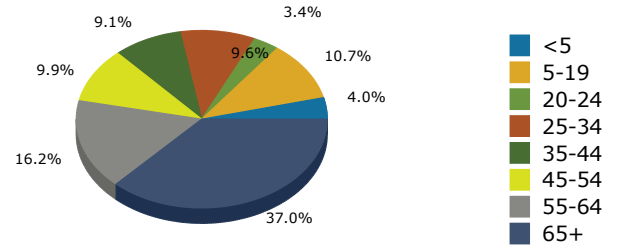

2016 Population by Race

2016 Population by Age

Households

2016 Home Value

2016-2021 Annual Growth Rate

Household Income

Source: U.S. Census Bureau, Census 2010 Summary File 1. Esri forecasts for 2016 and 2021.