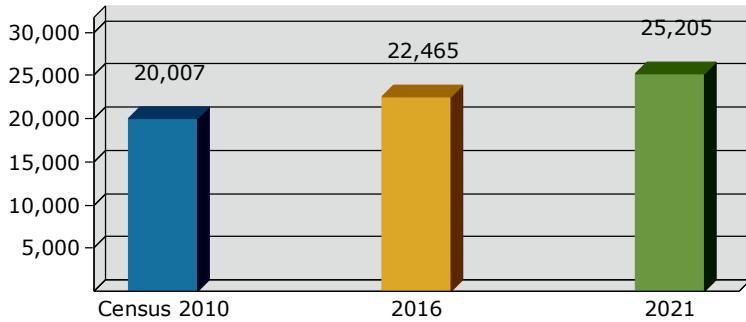

2016 Population by Race

2016 Population by Age

Households

2016 Home Value

2016-2021 Annual Growth Rate

Household Income

Source: U.S. Census Bureau, Census 2010 Summary File 1. Esri forecasts for 2016 and 2021.