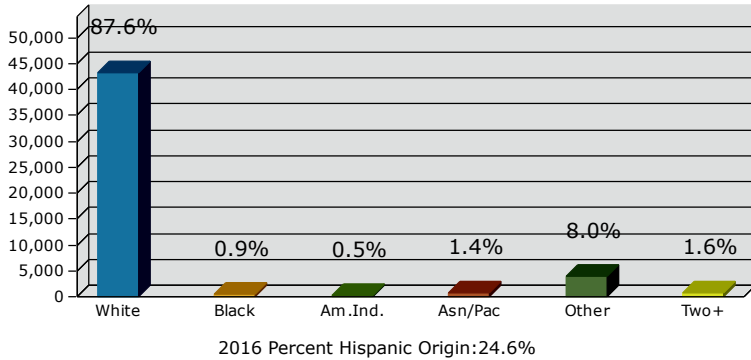

2016 Population by Race

2016 Population by Age

Households

2016 Home Value

2016-2021 Annual Growth Rate

Household Income

Source: U.S. Census Bureau, Census 2010 Summary File 1. Esri forecasts for 2016 and 2021.