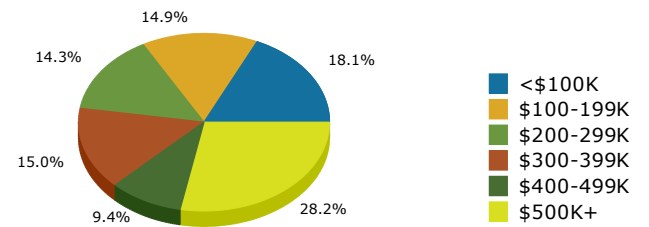

2016 Population by Race

2016 Population by Age

Households

2016 Home Value

2016-2021 Annual Growth Rate

Household Income

Source: U.S. Census Bureau, Census 2010 Summary File 1. Esri forecasts for 2016 and 2021.