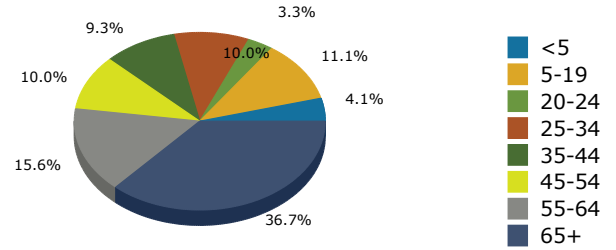

2015 Population by Race

2015 Population by Age

Households

2015 Home Value

2015-2020 Annual Growth Rate

Household Income

Source: U.S. Census Bureau, Census 2010 Summary File 1. Esri forecasts for 2015 and 2020.