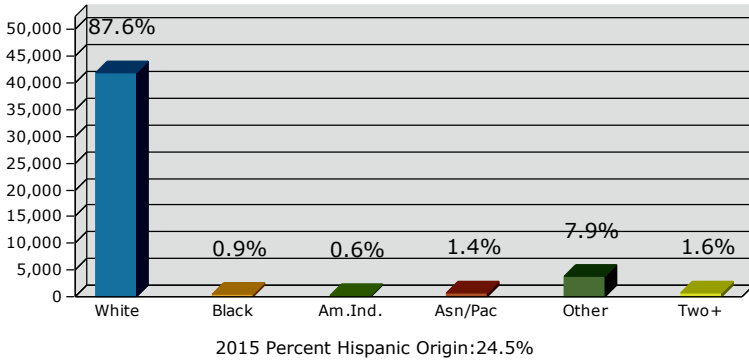

2015 Population by Race

2015 Population by Age

Households

2015 Home Value

2015-2020 Annual Growth Rate

Household Income

Source: U.S. Census Bureau, Census 2010 Summary File 1. Esri forecasts for 2015 and 2020.