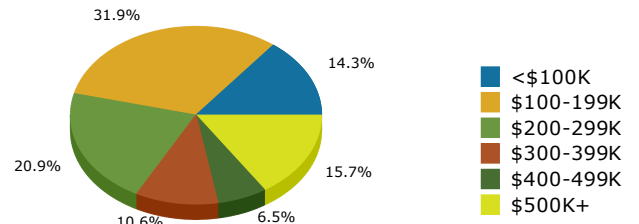

2015 Population by Race

2015 Population by Age

Households

2015 Home Value

2015-2020 Annual Growth Rate

Household Income

Source: U.S. Census Bureau, Census 2010 Summary File 1. Esri forecasts for 2015 and 2020.