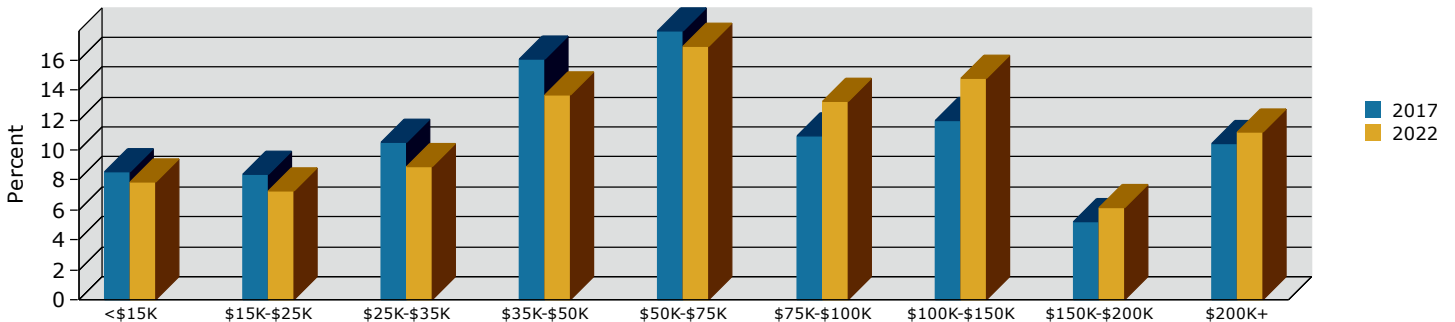

Household Income

Source: U.S. Census Bureau, Census 2010 Summary File 1. Esri forecasts for 2017 and 2022.