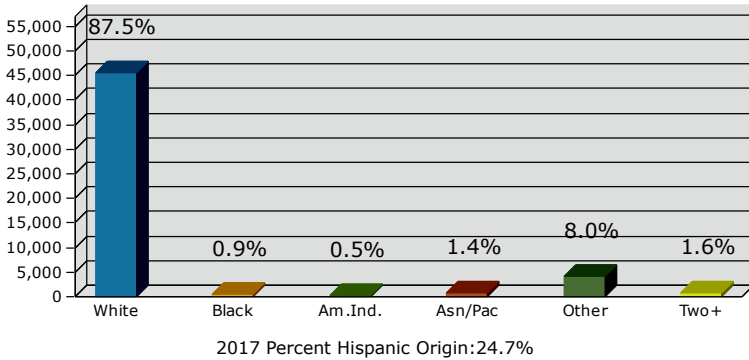

Graphic Profile

Bonita Springs
Area: 48.98 square miles

Prepared by Esri

2017 Population by Race

2017 Population by Age

Households

2017 Home Value

2017-2022 Annual Growth Rate