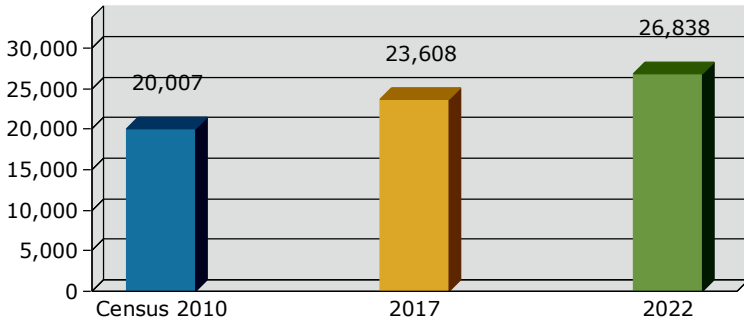

Graphic Profile

Bonita Springs
Area: 48.98 square miles

Prepared by Esri

2017 Population by Race

2017 Population by Age

Households

2017 Home Value

2017-2022 Annual Growth Rate