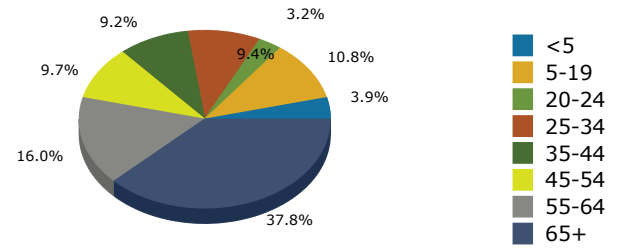

Graphic Profile

Bonita Springs
Area: 48.98 square miles

Prepared by Esri

2017 Population by Race

2017 Population by Age

Households

2017 Home Value

2017-2022 Annual Growth Rate