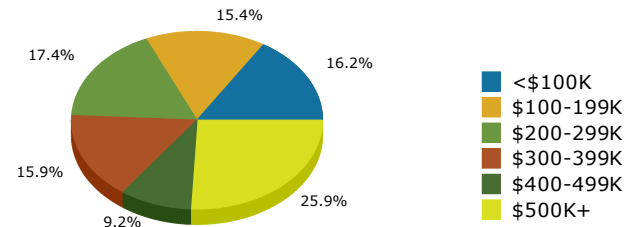

Graphic Profile

Bonita Springs
Area: 48.98 square miles

Prepared by Esri

2017 Population by Race

2017 Population by Age

Households

2017 Home Value

2017-2022 Annual Growth Rate