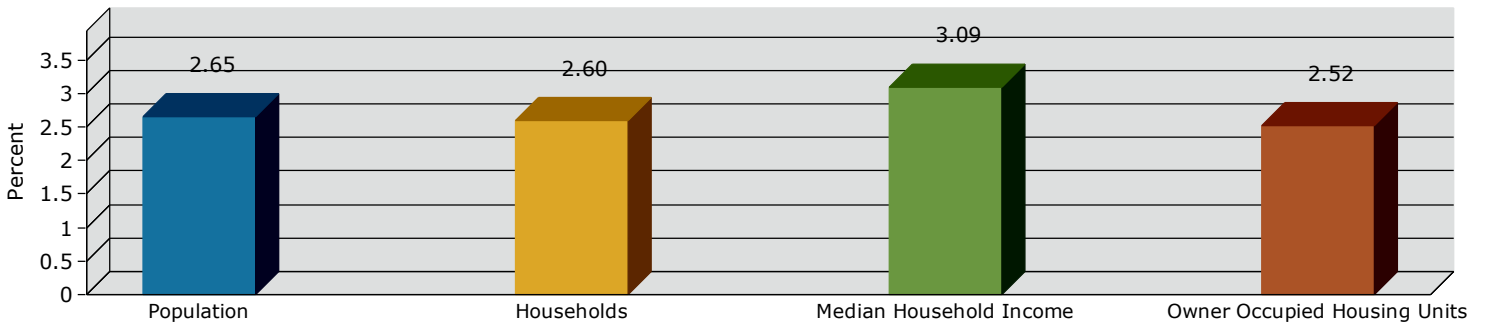

Graphic Profile

Bonita Springs
Area: 48.98 square miles

Prepared by Esri

2017 Population by Race

2017 Population by Age

Households

2017 Home Value

2017-2022 Annual Growth Rate