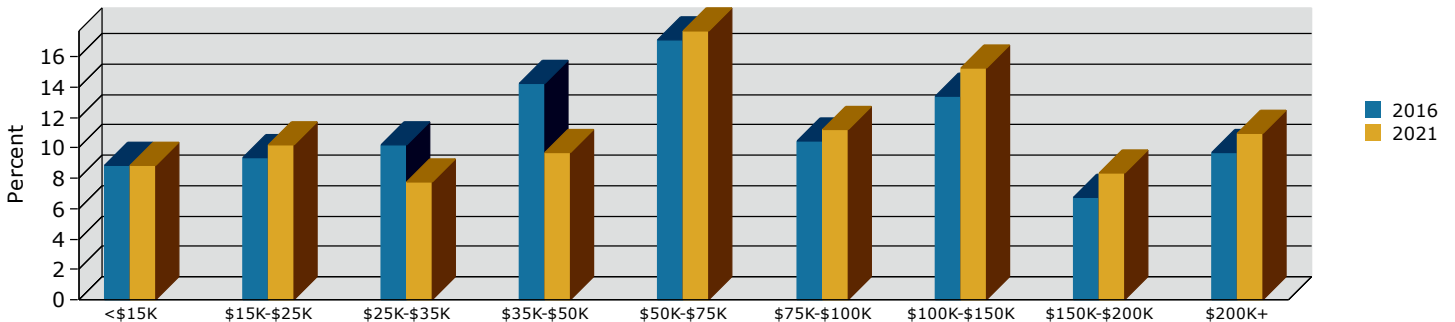

2016 Population by Race

2016 Population by Age

Households

2016 Home Value

2016-2021 Annual Growth Rate

Household Income

Source: U.S. Census Bureau, Census 2010 Summary File 1. Esri forecasts for 2016 and 2021.