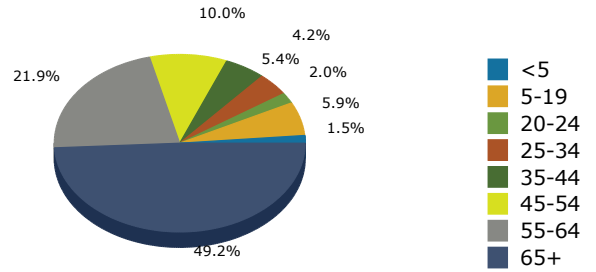

2016 Population by Race

2016 Population by Age

Households

2016 Home Value

2016-2021 Annual Growth Rate

Household Income

Source: U.S. Census Bureau, Census 2010 Summary File 1. Esri forecasts for 2016 and 2021.