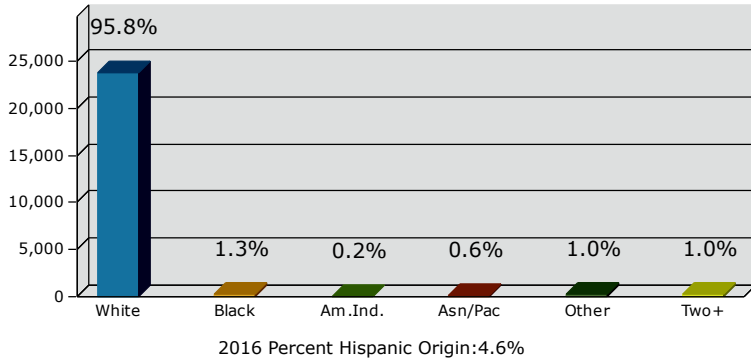

2016 Population by Race

2016 Population by Age

Households

2016 Home Value

2016-2021 Annual Growth Rate

Household Income

Source: U.S. Census Bureau, Census 2010 Summary File 1. Esri forecasts for 2016 and 2021.