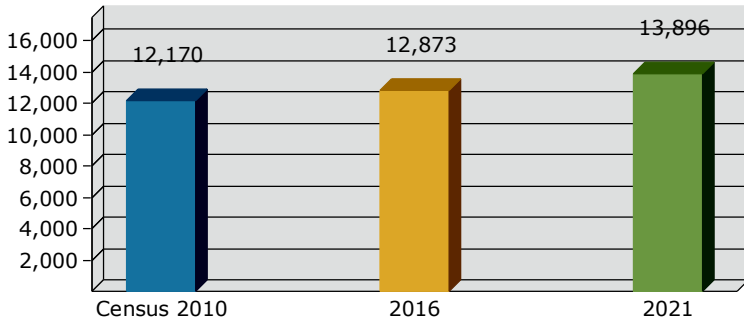

2016 Population by Race

2016 Population by Age

Households

2016 Home Value

2016-2021 Annual Growth Rate

Household Income

Source: U.S. Census Bureau, Census 2010 Summary File 1. Esri forecasts for 2016 and 2021.