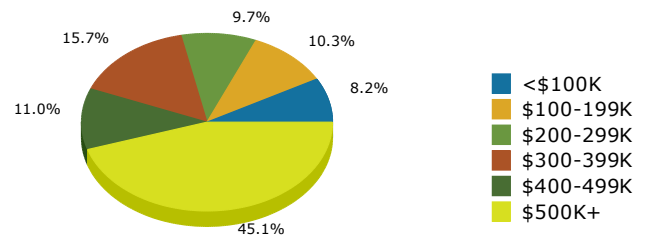

2016 Population by Race

2016 Population by Age

Households

2016 Home Value

2016-2021 Annual Growth Rate

Household Income

Source: U.S. Census Bureau, Census 2010 Summary File 1. Esri forecasts for 2016 and 2021.