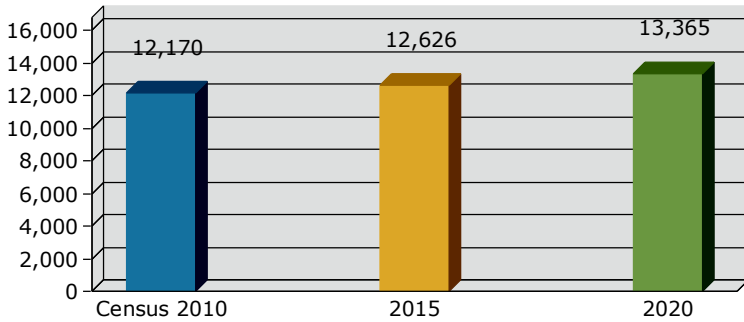

2015 Population by Race

2015 Population by Age

Households

2015 Home Value

2015-2020 Annual Growth Rate

Household Income

Source: U.S. Census Bureau, Census 2010 Summary File 1. Esri forecasts for 2015 and 2020.