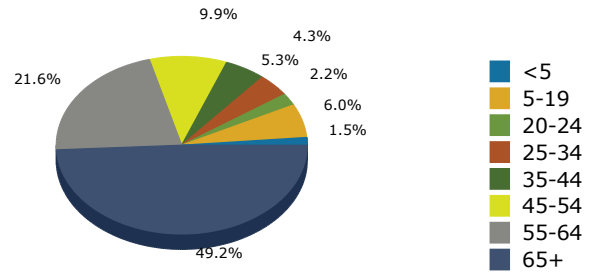

2015 Population by Race

2015 Population by Age

Households

2015 Home Value

2015-2020 Annual Growth Rate

Household Income

Source: U.S. Census Bureau, Census 2010 Summary File 1. Esri forecasts for 2015 and 2020.