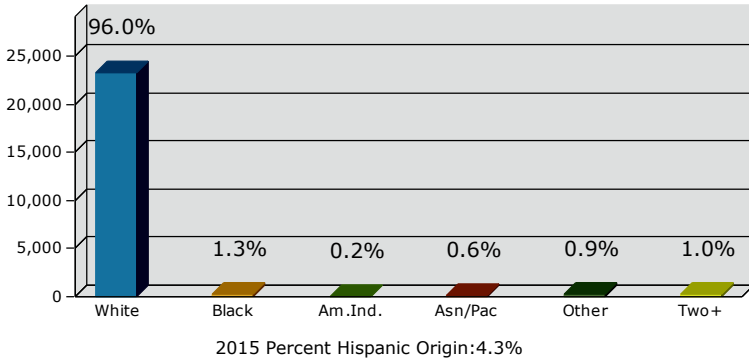

2015 Population by Race

2015 Population by Age

Households

2015 Home Value

2015-2020 Annual Growth Rate

Household Income

Source: U.S. Census Bureau, Census 2010 Summary File 1. Esri forecasts for 2015 and 2020.