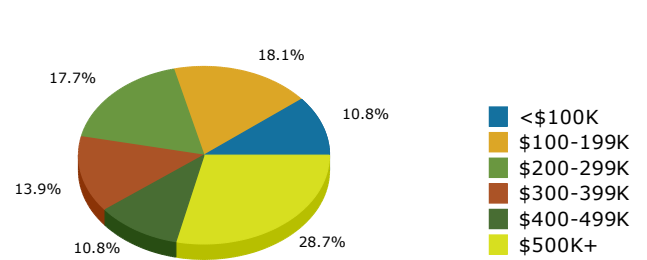

2015 Population by Race

2015 Population by Age

Households

2015 Home Value

2015-2020 Annual Growth Rate

Household Income

Source: U.S. Census Bureau, Census 2010 Summary File 1. Esri forecasts for 2015 and 2020.