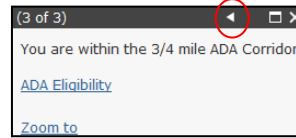

Find My Bus – Bus Routes and Schedules, Bus Stops, ADA Corridor – search by address or street name
<http://leegis.leegov.com/FindMyBus>