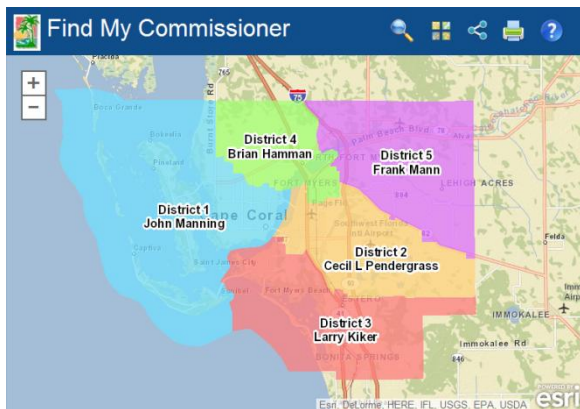

[Zoom to](#)

(4 of 4)

Property is in the Jurisdiction of Unincorporated Lee County

[Zoom to](#)

Find My Flood Zone - Flood Report and Property Appraiser Property Report – search by address or street name
<http://leegis.leegov.com/FloodZones>

Property Information

Owner Name: FLAGSTAR BANK FSB
 Address: 6043 MACBETH LN
 STRAP: 12462402000000320

[Flood Report](#)
[Property Report](#)

[Zoom to](#)

Find My Evacuation Zone - Evacuation Zone Summary Report and Property Appraiser Property Report – search by address or street name

<http://leegis.leegov.com/EvacuationZones>

Find My Commissioner – Commissioner Homepage – search by address or street name

<http://leegis.leegov.com/CommissionerDistricts>

Find My Waste Pickup Days – Garbage, Recycling, Yard Waste Pickup Days, Holiday Schedule, Solid Waste Homepage – search by address or street name