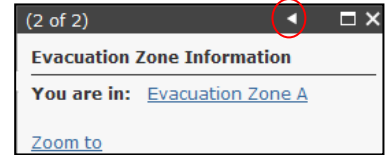

Find My Evacuation Zone - Evacuation Zone Summary Report and Property Appraiser Property Report – search by address or street name

<http://leegis.leegov.com/EvacuationZones>