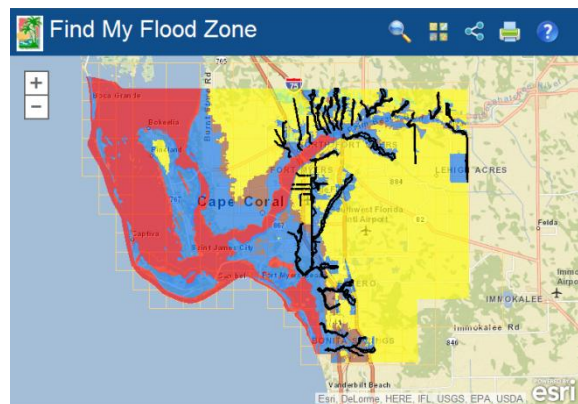

[Zoom to](#)

(1 of 4)

Lee County Zoning

Zoning: CPD
 Verified Date: February 3, 2003

[Zoom to](#)

(2 of 4)

Planned Development

Case Name	Daniels Crossing CPD
Community	South Fort Myers
PC ID	15
Tidemark ID	DCI880418
Master Number	DCI880418
Initial Resolution	Z86100
Initial Approval	1986
Acres	0.00
Area (SQFT)	1,639,322.58
Zoning	CPD
Category	

[Zoom to](#)

(4 of 4)

Property is in the Jurisdiction of Unincorporated Lee County

[Zoom to](#)

Find My Flood Zone - Flood Report and Property Appraiser Property Report – search by address or street name
<http://leegis.leegov.com/FloodZones>