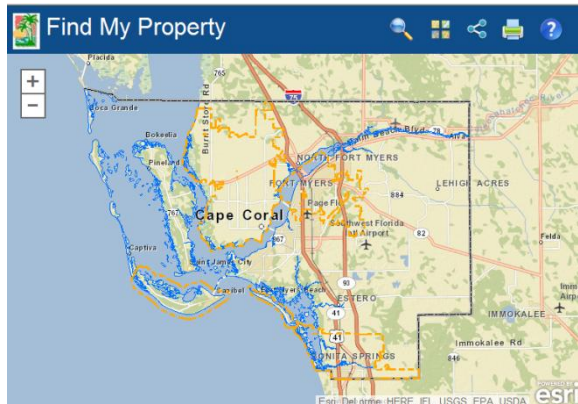

Find My Web Apps... simple web apps for quick answers...

Find My Property – Property Appraiser Property Report and Lee County Districts Report, Zoning, Jurisdiction Designation, Planned Developments – search by address, street name, FOLIO ID, or STRAP
<http://leegis.leegov.com/PropertyInfo>

Property Information

Owner Name: LEE COUNTY
 Address: 1500 MONROE ST
 City: FORT MYERS
 Zipcode: 33901
 STRAP: 134424P4004050040
 Area: 1.72 Approx. Acres
 75,098.97 Approx. SqFt

[Property Report](#)
[Districts Report](#)