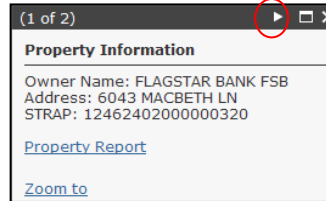

Find My Evacuation Zone - Evacuation Zone Summary Report and Property Appraiser Property Report – search by address or street name

<http://leegis.leegov.com/EvacuationZones>