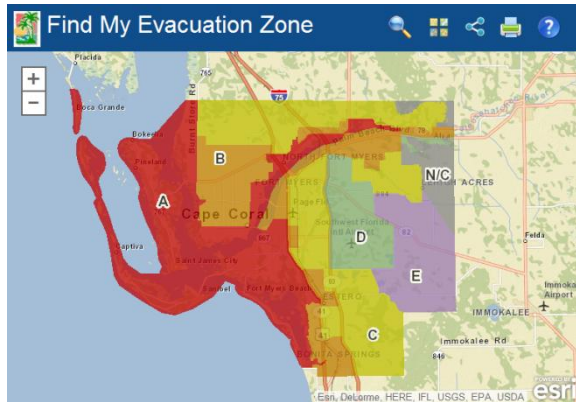

Find My Evacuation Zone - Evacuation Zone Summary Report and Property Appraiser Property Report – search by address or street name

<http://leegis.leegov.com/EvacuationZones>