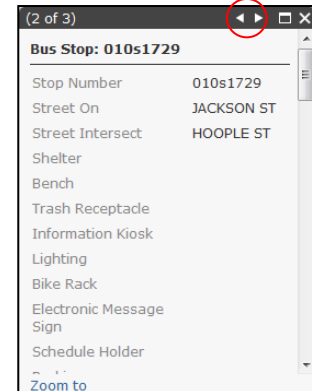

Property Information

Owner Name: FLAGSTAR BANK FSB
 Address: 6043 MACBETH LN
 STRAP: 12462402000000320

[Flood Report](#)
[Property Report](#)

[Zoom to](#)

Find My Evacuation Zone - Evacuation Zone Summary Report and Property Appraiser Property Report – search by address or street name

<http://leegis.leegov.com/EvacuationZones>

Find My Commissioner – Commissioner Homepage – search by address or street name

<http://leegis.leegov.com/CommissionerDistricts>

Find My Waste Pickup Days – Garbage, Recycling, Yard Waste Pickup Days, Holiday Schedule, Solid Waste Homepage – search by address or street name

<http://leegis.leegov.com/WastePickup>

Find My Bus – Bus Routes and Schedules, Bus Stops, ADA Corridor – search by address or street name
<http://leegis.leegov.com/FindMyBus>

- | Search – search by address, street, FOLIO ID, STRAP
- | Current Location – if GPS enabled, zoom to current location
- | Switch Basemap – choose from streets or imagery
- | Share – share link through Email, Facebook, Twitter
- | Print Map – create pdf to print
- | Help – full website instructions

To Start: Zoom in and click on parcel or condo building, or click on the “Search” icon  and type in your house number and street name (1500 Monroe), or just your street name (Monroe). For the Find My Property app, you can also type in the full or partial FOLIO ID (10162375) or STRAP number (134424P4004050040). *TIP: The less you type the more addresses you will have to pick from. When entering a street name, you can omit the street type (we use abbreviations: st, rd, dr, ter, blvd). You can enter just your street name (or partial street name) and all addresses containing your search criteria will be listed for you to choose from.* For more help click on the Help icon. 