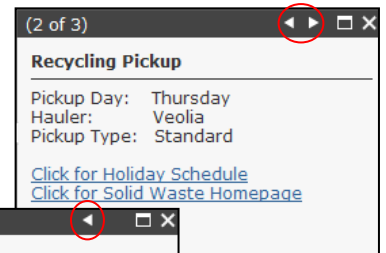

Find My Waste Pickup Days – Garbage, Recycling, Yard Waste Pickup Days, Holiday Schedule, Solid Waste Homepage – search by address or street name

<http://leegis.leegov.com/WastePickup>