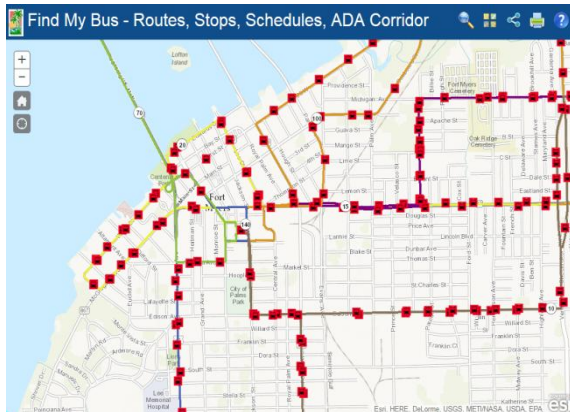

<http://leegis.leegov.com/EvacuationZones>

Find My Commissioner – Commissioner Homepage – search by address or street name

<http://leegis.leegov.com/CommissionerDistricts>

Find My Waste Pickup Days – Garbage, Recycling, Yard Waste Pickup Days, Holiday Schedule, Solid Waste Homepage – search by address or street name

<http://leegis.leegov.com/WastePickup>

Find My Bus – Bus Routes and Schedules, Bus Stops, ADA Corridor – search by address or street name
<http://leegis.leegov.com/FindMyBus>

- | Search – search by address, street, FOLIO ID, STRAP
- | Current Location – if GPS enabled, zoom to current location
- | Switch Basemap – choose from streets or imagery
- | Share – share link through Email, Facebook, Twitter
- | Print Map – create pdf to print
- | Help – full website instructions

To Start: Zoom in and click on parcel or condo building, or click on the “Search” icon  and type in your house number and street name (1500 Monroe), or just your street name (Monroe). For the Find My Property app, you can also type in the full or partial FOLIO ID (10162375) or STRAP number (134424P4004050040). *TIP: The less you type the more addresses you will have to pick from. When entering a street name, you can omit the street type (we use abbreviations: st, rd, dr, ter, blvd). You can enter just your street name (or partial street name) and all addresses containing your search criteria will be listed for you to choose from.* For more help click on the Help icon. 

Information Pop-ups: You may click anywhere on the map to get information. The pop-up window may contain several screens of information. To scroll to the next topic, click on the white arrows along the top of the pop-up.